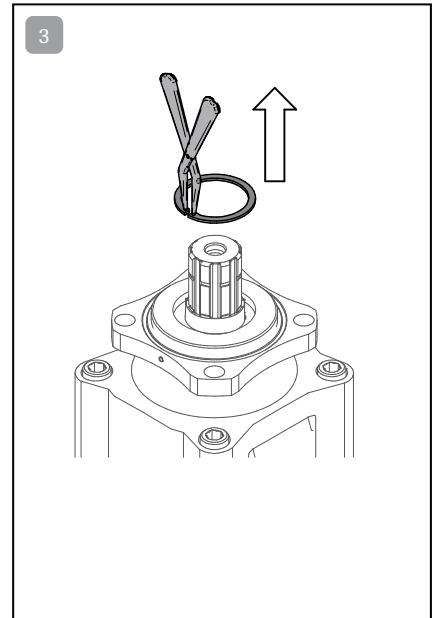

SEE ONLINE INSTRUCTION VIDEO!
SCAN THE QR-CODE ON THE RIGHT WITH YOUR MOBILE DEVICE

May require a QR-scanner app on your mobile device!

7404INT SLPD SHAFT SEAL 1.1

REQUIRED TOOLS

*Tools are available from Sunfab

Lock ring pliers

Sharp screwdriver

Plastic hammer

Press tool: 40339*

Grease

Instructions continues on the next page!