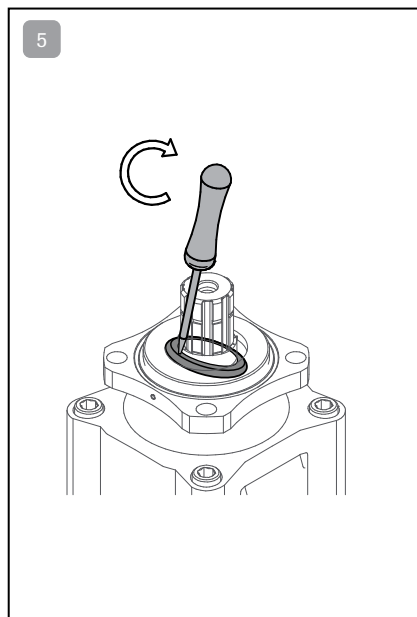

SEE ONLINE INSTRUCTION VIDEO!
SCAN THE QR-CODE ON THE RIGHT WITH YOUR MOBILE DEVICE

May require a QR-scanner app on your mobile device!

7404INT SLPD SHAFT SEAL 1.1

REQUIRED TOOLS

*Tools are available from Sunfab

Lock ring pliers

Sharp screwdriver

Plastic hammer

Press tool: 40339*

Grease

Instructions continues on the next page!