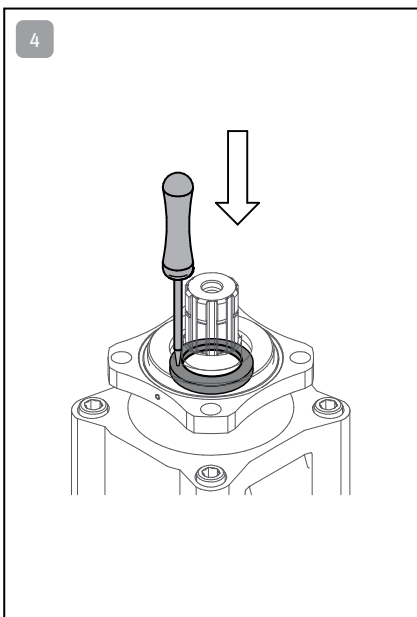

SEE ONLINE INSTRUCTION VIDEO!
SCAN THE QR-CODE ON THE RIGHT WITH YOUR MOBILE DEVICE

May require a QR-scanner app on your mobile device!

7404INT SLPD SHAFT SEAL 1.1

REQUIRED TOOLS

*Tools are available from Sunfab

Lock ring pliers

Sharp screwdriver

Plastic hammer

Press tool: 40339*

Grease

Instructions continues on the next page!