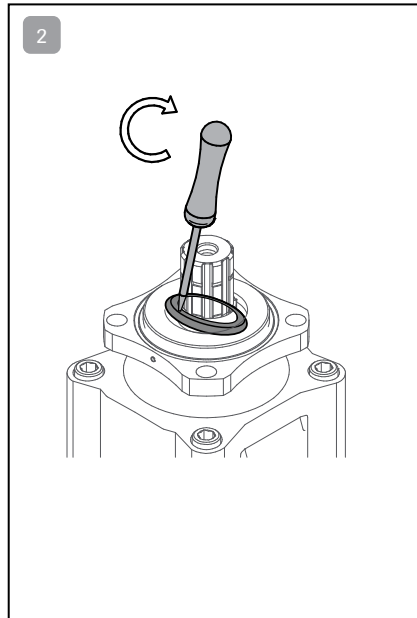

SEE ONLINE INSTRUCTION VIDEO!
SCAN THE QR-CODE ON THE RIGHT WITH YOUR MOBILE DEVICE

May require a QR-scanner app on your mobile device!

7404INT SLPD SHAFT SEAL 1.1

REQUIRED TOOLS

*Tools are available from Sunfab

Lock ring pliers

Sharp screwdriver

Plastic hammer

Press tool: 40339*

Grease

Instructions continues on the next page!