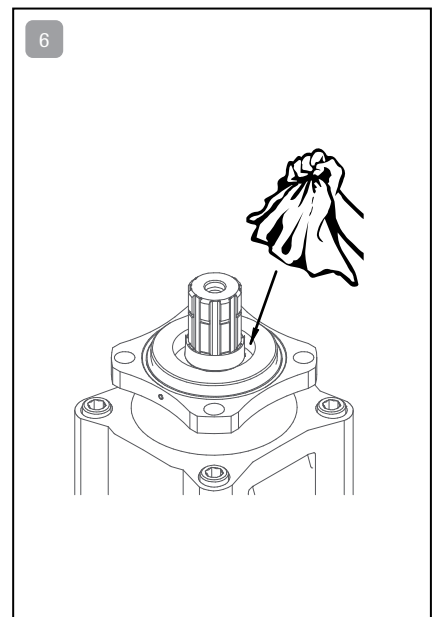

SEE ONLINE INSTRUCTION VIDEO!
SCAN THE QR-CODE ON THE RIGHT WITH YOUR MOBILE DEVICE

May require a QR-scanner app on your mobile device!

7404INT SLPD SHAFT SEAL 1.1

REQUIRED TOOLS

*Tools are available from Sunfab

Lock ring pliers

Sharp screwdriver

Plastic hammer

Press tool: 40339*

Grease

Instructions continues on the next page!