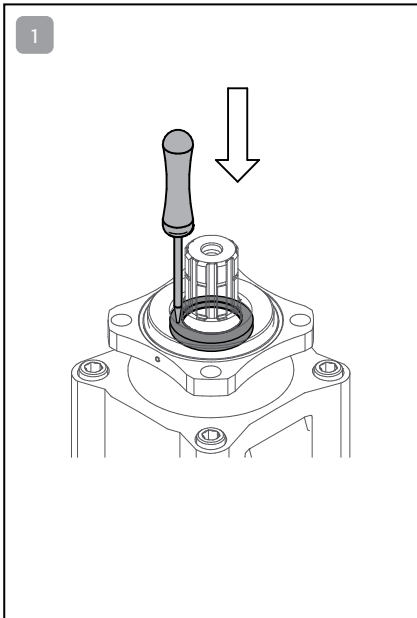

SEE ONLINE INSTRUCTION VIDEO!
SCAN THE QR-CODE ON THE RIGHT WITH YOUR MOBILE DEVICE

May require a QR-scanner app on your mobile device!

7404INT SLPD SHAFT SEAL 1.1

REQUIRED TOOLS

*Tools are available from Sunfab

Lock ring pliers

Sharp screwdriver

Plastic hammer

Press tool: 40339*

Grease

Instructions continues on the next page!